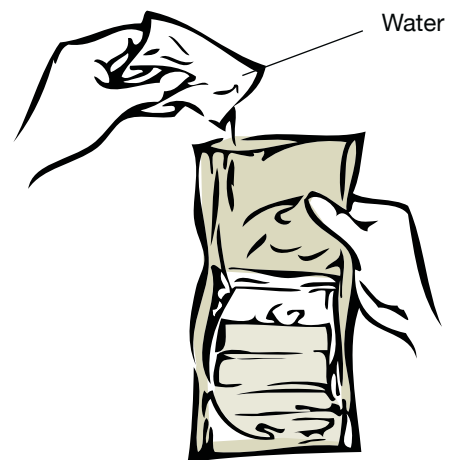

Feeding Solutions

All packs are shelf stable and do not require refrigeration. All items in all packs can be consumed straight from the pack with no preparation. However, the meal main components flavour does improve with heating. The Hotpack self heaters that come with most main meal packs makes heating meals simple, just add water and 12 minutes later you have a hot meal!

Self Heating Meals

Quartermaster Australia use Non Magnesium Flameless Ration Heater[®] (NMFRH) from Canland UK (Hot Pack) Ltd. Quartermaster Australia are the exclusive agents for Canland UK in Australia and New Zealand and believe these to be the best ration heaters available as they do not produce an odour during activation that some other heaters can produce. All meals come in a bag with the meal (300-350gms), spoon and heater, you just need to provide 45gm of water!

Step 1.

Open heater sleeve. Insert unopened meal pouch into the sleeve.

Step 2.

Add water to heater sleeve up to fill line (45ml).

Step 3.

Fold sleeve over meal and insert back into bag. Make sure heat pack is under meal. Leave flat.