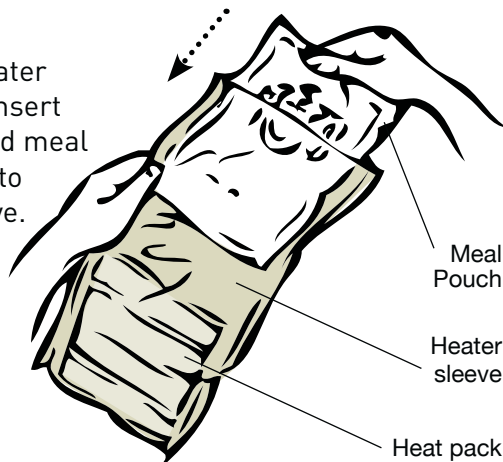

Feeding Solutions

All packs are shelf stable and do not require refrigeration. All items in all packs can be consumed straight from the pack with no preparation. However, the meal main components flavour does improve with heating. The Hotpack self heaters that come with most main meal packs makes heating meals simple, just add water and 12 minutes later you have a hot meal!

Step 1.

Open heater sleeve. Insert unopened meal pouch into the sleeve.

Step 2.

Add water to heater sleeve up to fill line (45ml).

Step 3.

Fold sleeve over meal and insert back into bag. Make sure heat pack is under meal. Leave flat.