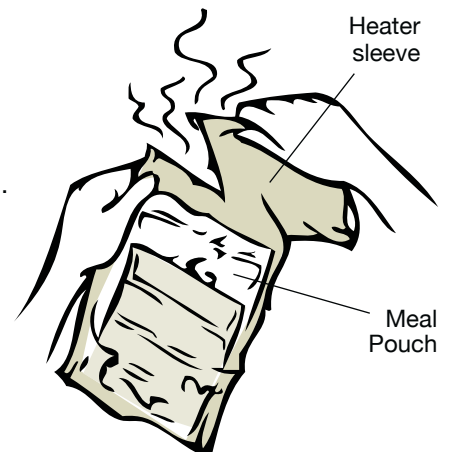

Step 1.

Open heater sleeve. Insert unopened meal pouch into the sleeve.

Step 2.

Add water to heater sleeve up to fill line (45ml).

Step 3.

Fold sleeve over meal and insert back into bag. Make sure heat pack is under meal. Leave flat.

Step 4.

Ready in 12 minutes. Tear heater sleeve where indicated. Remove meal pouch.

Feeding Solutions

Moroccan Lamb

A "Tagine" recipe with succulent pieces of tender lamb with chickpeas, raisins and vegetables infused with exotic spices, a subtly sweet and flavoursome dish.